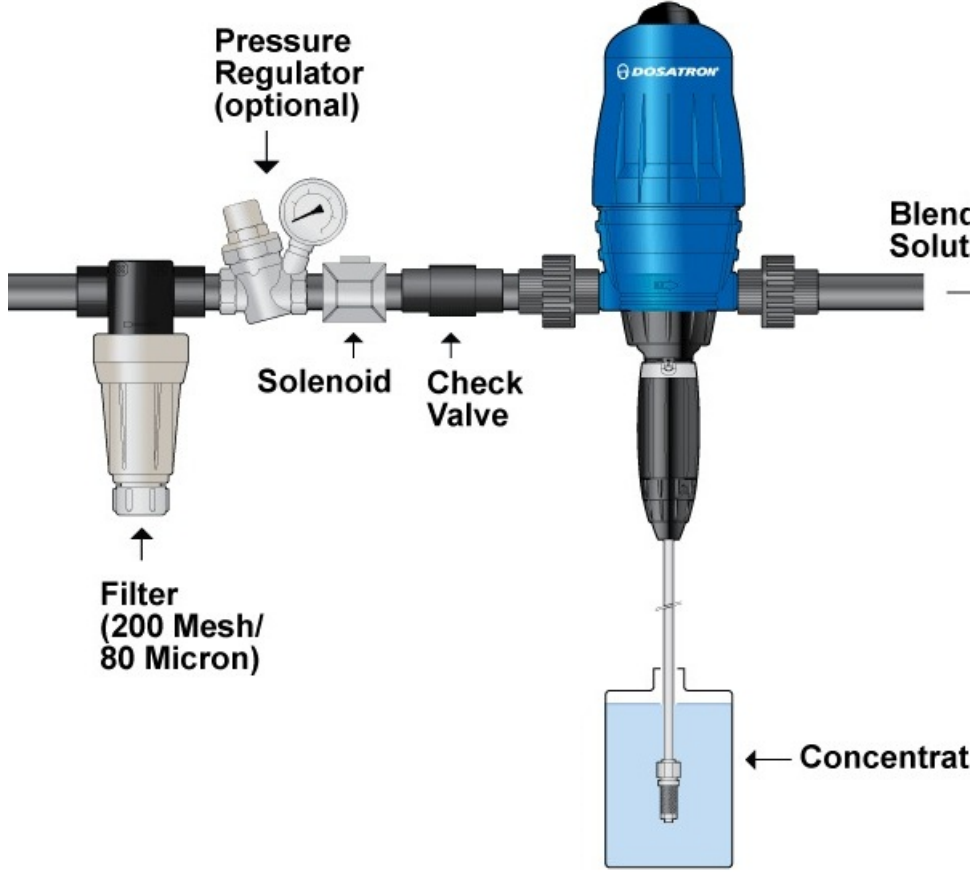

¼r¼n	A¼ıklama
D 3 Re 10 Vf	Proportional dispenser Water flow: 10-3000l / h Water inlet pressure: 0.5-6 bar Dosing adjustable from 1-10% Housing material: polypropylene Sealing material: VF Max. Water temperature: 40 ° degrees Incl. Suction hose 16x22 with filter Wall bracket Delivery time: immediately via DPD FREE HAUS Weight: approx. 4 kg including packaging Customs tariff number: 84135040 Country of origin: France
Cd088vf Kit Dosing Section Vf	84139100 FR
D 3 RE 10 VF	Proportional feeder Water throughput: 10-3000l / h Inlet water pressure: 0.5-6 bar Dosing adjustable from 1-10% Housing material: polypropylene Sealing material: VF Max. Water temperature: 40 degrees Including suction hose 16x22 with filter Wall bracket Delivery time: immediately by DPD FREE HOUSE Weight: approx. 4 kg including packaging Customs tariff number: 84798997 Country of origin: France
	Piston metering pump Plunger metering pumps type Doseuro A125N-25 / I-11 DV E with electrical stroke length

A125N-25/I-11 DV E	adjustment 0-100%, 4-20 mA input signal, type MVH56 Dosing capacity: 13.2 l / h Max. Operating pressure: 20 bar Stroke frequency: 35 strokes / min Connection: 1/2 "BSP internal thread Material: Pump head: SS316 Piston: SS316 Piston packing: NBR Valves: SS316 Valve seals: Viton Motor: 0.18kW, 3ph, 230 / 400V, 50Hz, 4 pol., IP55
20PJ025	
20PJ030MINI-H	
3/4 "	
BA BM 015	
BA BM 040	
BA BM 050	
CD072	
D 25 RE 09 VFO--- Orange = Sonderfarbe	
D 3 RE 25 IE VF	
D 3 RE 5 V VF	
D 8 RE 2 AF	
D14MZ10	
D20SVF	
D25RE2	
D25RE2AF	
D25RE2AO	
D25RE5	Dozaj Pompası
D3 RE10 V VF	
D36L10	
D3GL10	
D3RE10PVDF	
DST-DSR-1105-	D3RE2VF DOSATRON proportional doser Water flow rate: 10- 3000 l/h Water inlet pressure: 0.3-6 bar Dosage adjustable from 0.2-2% max. water temperature: 40°C Nominal diameter standard: 8x12 mm Housing material: polypropylene Sealing material: VF Incl. suction hose with filter, wall bracket
D3RH10	
D45RE/IE3	